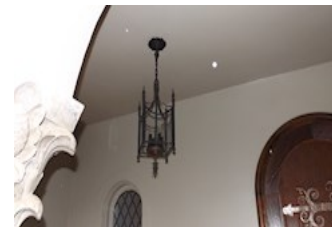

Item: 240
Object Type: Digital security recorder
Description: Digimerge digital security recorder

Condition: Good

Value:

Item: 241
Object Type: Fire screen
Description: Brass framed fire screen on claw feet

Condition: Good

Value:

Item: 242
Object Type: Watercolor
Description: Framed and matted watercolor depicting still life flower vase signed lower left by the artist Mickey 16.5x22.5

Condition: Good

Value:

Item: 243
Object Type: Gate closers
Description: Set of 4 LiftMaster gate closers

Condition: Good

Value:

Item: 244
Object Type: Chandelier
Description: Iron and glass 4 light chandelier

Condition: Good

Value: