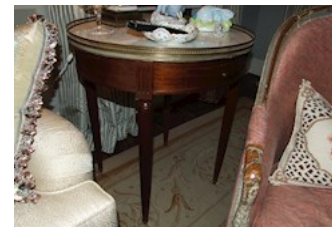

Condition: Good

Value: Item Value: \$3,012.00

Item: 86
 Object Type: Bouillotte table
 Description: 19th century French Louis XVI style mahogany bouillotte table with marble top and brass gallery over a single drawer on turned, tapered, fluted legs 30x26