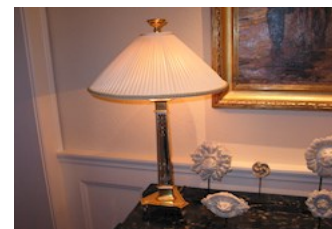

Condition: Good

Value:

Item: 369
 Object Type: Table lamp
 Description: Pair of gilt wood table lamps 31 inches tall

Condition: Good

Value:

Item: 370
 Object Type: Tea strainers
 Description: Sterling silver tea strainers