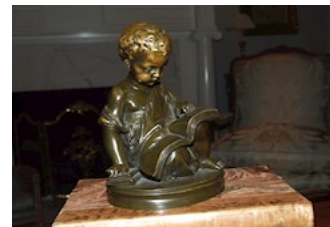

Item: 225
Object Type: Area rug
Description: Area rug 7x3

Condition: Good

Value:

Item: 226
Object Type: Outdoor sofa
Description: Wicker outdoor sofa with cushions and 2 throw pillows, 6 foot

Condition: Good

Value:

Item: 227
Object Type: Outdoor table
Description: Metal outdoor table 29x72x42

Condition: Good

Value:

Item: 228
Object Type: Champagne flutes
Description: Set of 16 Waterford crystal champagne flutes

Condition: Good

Value:

Item: 229
Object Type: Sculpture
Description: J. Pigalle bronze Boy Studying sculpture late 19th c. 6 inches tall

Condition: Good

Value: