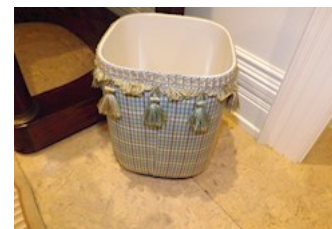

Item: 665
Object Type: Cranberry set
Description: Wm. Rogers plated silver cranberry set

Condition: Good

Value:

Item: 666
Object Type: Dinner bell
Description: Crystal dinner bell

Condition: Good

Value:

Item: 667
Object Type: Covered bowl
Description: Hallmark rabbit design covered bowl

Condition: Good

Value:

Item: 668
Object Type: Creamer and sugar
Description: Bavaria Arzberg creamer and sugar

Condition: Good

Value:

Item: 669
Object Type: Waste basket
Description: Waste basket upholstered

Condition: Good

Value: