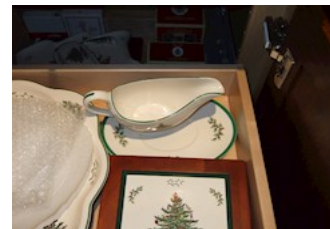

Item: 480
Object Type: Teacup
Description: Set of 4 Royal Grafton teacup

Condition: Good

Value:

Item: 481
Object Type: Urn
Description: Cloisonne urn 9.5 inches tall

Condition: Good

Value:

Item: 482
Object Type: Table lamp
Description: Marble table lamp 24 inches tall

Condition: Good

Value:

Item: 483
Object Type: Pitcher
Description: Spode Christmas Tree pattern pitcher

Condition: Good

Value:

Item: 484
Object Type: Gravy boat with underplate
Description: Spode Christmas Tree pattern gravy boat with underplate

Condition: Good

Value: