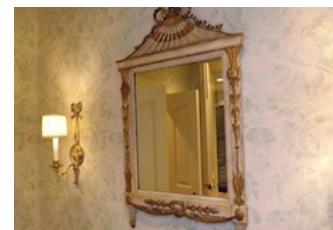

Value:

Item: 148
 Object Type: Candelabras
 Description: Pair of 19th century French silver candelabras with 3 arms 14 inches tall

Condition: Good

Value: Item Value: \$1,500.00

Item: 149
 Object Type: Mirror
 Description: Mirror ormolu 22.5x38