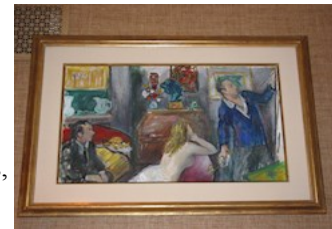

Condition: Good

Value: Item Value: \$4,500.00

Item: 62
 Object Type: Trumeau
 Description: 18th century French Louis XV style gilt wood and painted trumeau the upper portion with a floral still life, the lower portion with a mirror plate within a foliate-crested garland-hung guilloche frame 66x45

Item: 64
 Object Type: Settee
 Description: 19th c. French Louis XVI style mahogany settee custom upholstered on turned, tapered and fluted legs 35x48x22

Condition: Good

Value: Item Value: \$4,500.00

Item: 65
 Object Type: Pastel
 Description: Framed and matted pastel entitled Studio signed upper left by the artist Robert Philipp 25x36. Philipp painted a wide range of subjects that included genre, portraits, Holland, Paris, bars, nudes, clowns, flowers and coasts. His style employed an often-unusual use of color that although different, seemed intriguing and appropriate to the composition. He favored subjects of leisure often depicting scenes such as ladies in a balcony enjoying a show, girls in interiors reading, a night out, a stroll in the park... Although often overlooked by art scholars today, Philipp was universally appreciated during his lifetime. He conveyed his subjects with a certain sensitivity and understanding that his viewers could relate to.