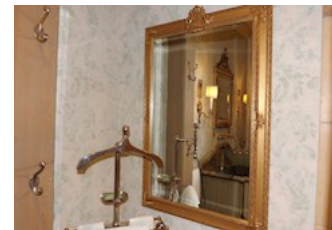

Condition: Good

Value:

Item: 152
 Object Type: Wall mirror
 Description: Wall mirror ormolu, beveled glass

Condition: Good

Value:

Item: 153
 Object Type: Pulse recovery system
 Description: Normatec pulse recovery system