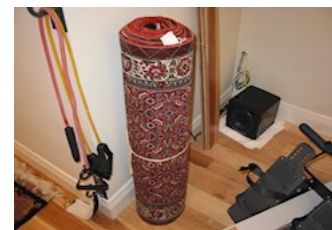

Item: 80
 Object Type: Area rug
 Description: A Wool Bidjar area rug 12x3 ft.

Condition: Good
Value: Item Value: \$3,600.00

Item: 81
 Object Type: Figurine
 Description: Harold stone nautilus figurine 16 inches tall