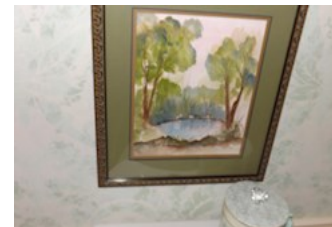

Item: 345
Object Type: Television
Description: Sharp Aquos television 37 inches

Condition: Good

Value:

Item: 346
Object Type: Wall sconce
Description: Set of 4 stainless wall sconces 19 inches tall

Condition: Good

Value:

Item: 347
Object Type: Bowl
Description: Tiffany and Company crystal bowl 4 inches tall

Condition: Good

Value:

Item: 348
Object Type: Sculpture
Description: Stone sculpture 11.5x15.75

Condition: Good

Value:

Item: 349
Object Type: Watercolor
Description: Framed and matted watercolor depicting a pond dated by the artist Sue Congel 2007 10x12.5

Condition: Good

Value: