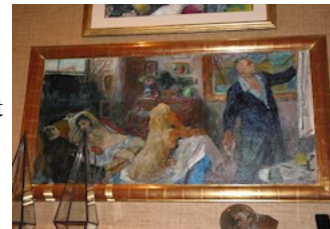

Condition: Good
Value: Item Value: $12,000.00

Item: 24
Object Type: Oil on canvas
Description: Framed oil on canvas entitled Studio signed and dated lower right by the artist Robert Philipp 1977 31x53

Condition: Good
Value: Item Value: $12,000.00

Item: 25
Object Type: Custom drapes
Description: Set of 10 custom drapes with 6 shears