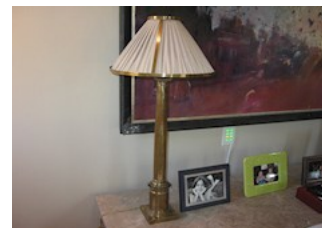

Item: 380
Object Type: Table lamp
Description: Pair of brass table lamps 31 inches tall

Condition: Good

Value:

Item: 381
Object Type: Vegetable bowls
Description: Set of 3 Wedgwood Crestwick pattern vegetable bowls

Condition: Good

Value:

Item: 382
Object Type: Ruby red goblets
Description: Set of 12 Mexican blown glass ruby red goblets

Condition: Good

Value:

Item: 383
Object Type: Candle holders
Description: Set of 3 Waterford candle holders 2.5 inches tall

Condition: Good

Value:

Item: 384
Object Type: Exercise mats
Description: Set of 5 exercise mats

Condition: Good

Value: