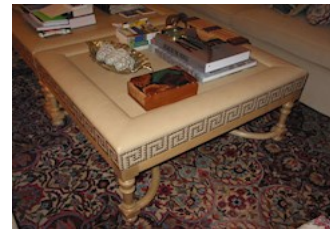

Condition: Good
Value: Item Value: \$6,000.00

Item: 52
 Object Type: Coffee table
 Description: Pair of leather upholstered coffee tables 20x36x42. Leather top and quarter side paneled with nailhead trim forming pattern designs; rounded, knobbed and tapered legs. The idiom "Gather round the coffee table" is derived from the furniture piece and its proclivity for encouraging conviviality and light conversation. Coffee tables were thought to initially be constructed in Renaissance England.