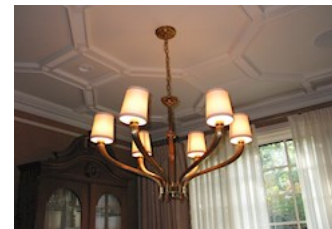

Item: 235
Object Type: Trumpet champagne
Description: Set of 4 Waterford Twelve Days of Christmas pattern crystal trumpet champagne

Condition: Good

Value:

Item: 236
Object Type: Chandelier
Description: 6 light chandelier 24 inches tall

Condition: Good

Value:

Item: 237
Object Type: Oil on panel
Description: Framed oil on panel entitled Pearl Street signed lower left by the artist Gayle Crites 15x15

Condition: Good

Value:

Item: 238
Object Type: Table lamp
Description: Pair of brass table lamps 35 inches tall

Condition: Good

Value:

Item: 239
Object Type: Collector plates
Description: Set of 9 Spode Christmas Tree pattern collector plates

Condition: Good

Value: