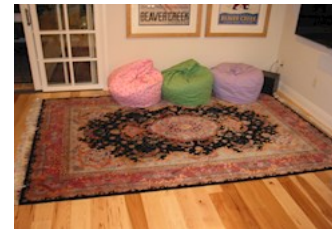

Item: 80
 Object Type: Area rug
 Description: A Wool Bidjar area rug 12x3 ft.

Condition: Good
Value: Item Value: \$3,600.00

Item: 81
 Object Type: Figurine
 Description: Harold stone nautilus figurine 16 inches tall