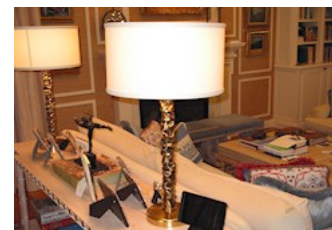

Condition: Good

Value:

Item: 238
 Object Type: Table lamp
 Description: Pair of brass table lamps 35 inches tall

Condition: Good

Value:

Item: 239
 Object Type: Collector plates
 Description: Set of 9 Spode Christmas Tree pattern collector plates