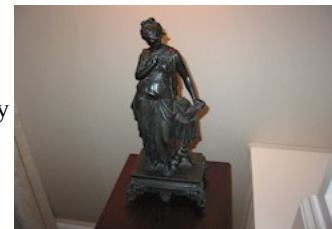

Condition: Good

Value:

Item: 154
 Object Type: Sculpture
 Description: Bronze sculpture entitled Lady Reading Open Book Janus Gallery
 18 inches tall

Condition: Good

Value:

Item: 155
 Object Type: Roman shade
 Description: Set of 3 custom upholstered roman shades