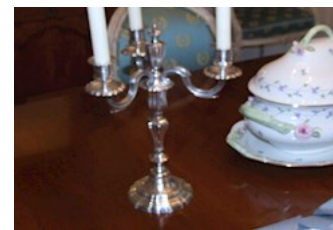

Value:

Item: 148
 Object Type: Candelabras
 Description: Pair of 19th century French silver candelabras with 3 arms 14 inches tall

Condition: Good

Value: Item Value: \$1,500.00

Item: 149
 Object Type: Mirror
 Description: Mirror ormolu 22.5x38