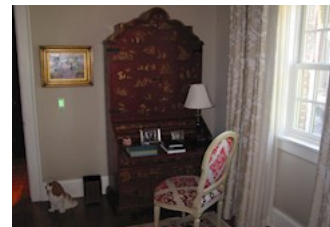

Condition: Good

Value: Item Value: \$3,675.00

Item: 76
 Object Type: Secretarial bookcase
 Description: Painted wood secretarial bookcase 88x39x24

Condition: Good

Value: Item Value: \$3,600.00

Item: 77
 Object Type: Oil on canvas
 Description: Framed oil on canvas entitled Laundry Day signed lower left by the artist Kim English b.1957 24x30
 Condition: Good
Value: Item Value: \$3,600.00