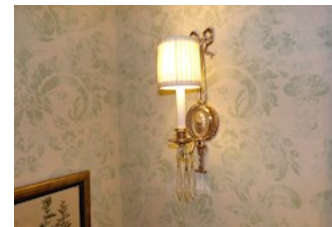

Item: 495
Object Type: Linen
Description: Linens Two twin size comforters

Condition: Good

Value:

Item: 496
Object Type: Candlestick
Description: Pair of Spode Christmas Tree pattern candlesticks

Condition: Good

Value:

Item: 497
Object Type: Binocular
Description: Redex 7x35 binoculars with case

Condition: Good

Value:

Item: 498
Object Type: Wall sconce
Description: Wall sconce brass, crystal. Ribbons 17x4.75

Condition: Good

Value:

Item: 499
Object Type: Tray
Description: Plated silver tray 14 inches wide

Condition: Good

Value: