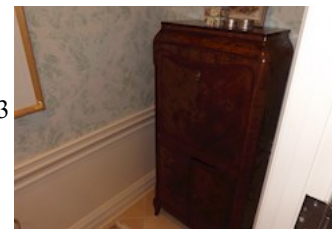

Condition: Good

Value: Item Value: \$8,700.00

Item: 35
 Object Type: Secretarial desk
 Description: French Secretarial desk marquetry, leather inlaid top 25.75x14x53

Condition: Good

Value: Item Value: \$8,100.00