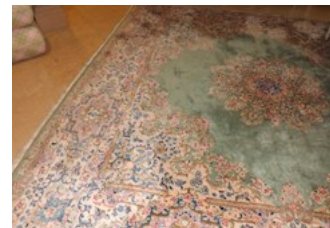

Item: 72
Object Type: Shade
Description: Set of 4 custom upholstered shades

Condition: Good

Value: Item Value: $4,020.00

Item: 73
Object Type: King size bed
Description: Dux custom upholstered motorized adjustable king size bed with custom upholstered headboard

Condition: Good

Value: Item Value: $3,900.00

Item: 74
Object Type: China sets
Description: Wedgwood Crestwick pattern 6 piece service for 16 China set

Condition: Good

Value: Item Value: $3,720.00

Item: 75
Object Type: Rug
Description: Oriental rug with irregular-shaped green wreath and floral and vine depictions in reds and blues on a off-white field. 118x115

Condition: Good

Value: Item Value: $3,675.00

Item: 76
Object Type: Secretarial bookcase
Description: Painted wood secretarial bookcase 88x39x24

Condition: Good

Value: Item Value: $3,600.00