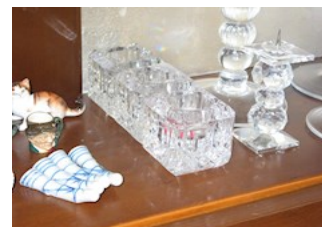

Condition: Good

Value:

Item: 383
 Object Type: Candle holders
 Description: Set of 3 Waterford candle holders 2.5 inches tall

Condition: Good

Value:

Item: 384
 Object Type: Exercise mats
 Description: Set of 5 exercise mats