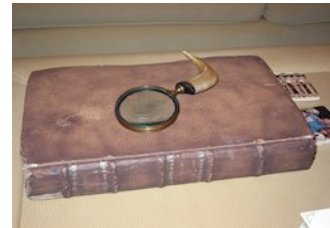

Item: 565
Object Type: Mixed media
Description: Framed mixed media entitled Wedding Vow 23x19.5

Condition: Good

Value:

Item: 566
Object Type: Figurine
Description: Bronze casting of Lincoln's hand 5 inches tall

Condition: Good

Value:

Item: 567
Object Type: Magnifying glasses
Description: Pair of magnifying glasses

Condition: Good

Value:

Item: 568
Object Type: Stationary bike stand
Description: CycleOps stationary bike stand

Condition: Good

Value:

Item: 569
Object Type: Plyo boxes
Description: Pair of Rage Fitness steel plyo boxes

Condition: Good

Value: