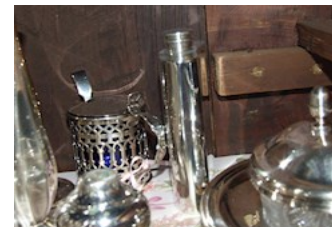

Item: 710
Object Type: Marble glass salt server
Description: Marble glass salt server

Condition: Good

Value:

Item: 711
Object Type: Bucket
Description: Cork Collector bucket

Condition: Good

Value:

Item: 712
Object Type: Pumpkin
Description: Venetian silver gilt glass pumpkin 10x10

Condition: Good

Value:

Item: 713
Object Type: Flask
Description: Plated silver flask

Condition: Good

Value:

Item: 714
Object Type: Soap dish and metal candles
Description: Soap dish and metal candles decorative

Condition: Good

Value: