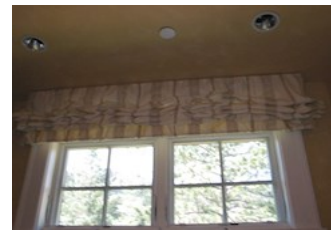

Item: 280
Object Type: Soup tureen
Description: Herend Hungary Blue Garland pattern soup tureen

Condition: Good

Value:

Item: 281
Object Type: Floor lamp
Description: Pair of brass floor lamps 59 inches tall

Condition: Good

Value:

Item: 282
Object Type: Custom shades
Description: Pair of custom shades with valances

Condition: Good

Value:

Item: 283
Object Type: Air conditioner
Description: Mitsubishi Mr. Slim air conditioner

Condition: Good

Value:

Item: 284
Object Type: Figurine
Description: Jade figurine on wood base 10 inches tall

Condition: Good

Value: