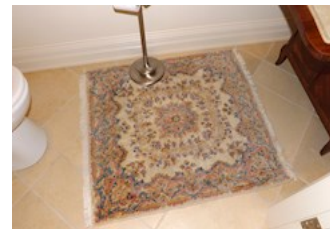

Value:

Item: 461
Object Type: Rug
Description: Oriental style bathroom area rug; irregular bordered medallion with octagonal-shaped inner medallion. 41.5x35.5

Condition: Good

Value:

Item: 462
Object Type: Grill
Description: Big Green Egg grill