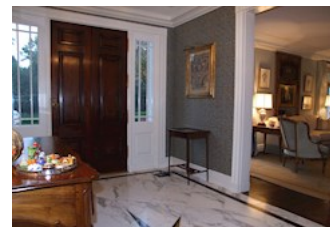

Item: 29
Object Type: Custom silk wall covering panels
Description: Custom silk wall covering panels
Condition: Good
Value: Item Value: $9,000.00