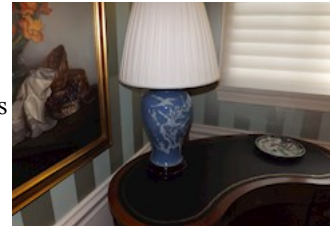

Condition: Good

Value:

Item: 459
 Object Type: Appetizer plate
 Description: Spode Christmas Tree pattern appetizer plate

Condition: Good

Value:

Item: 460
 Object Type: Table lamp
 Description: Pair of single light table lamp marble finial. Wood stand 36 inches tall