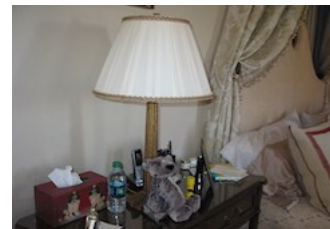

Item: 324
 Object Type: Table lamp
 Description: Pair of ceramic table lamps 31 inches tall

Condition: Good

Value:

Item: 325
 Object Type: Storage bench
 Description: An Open-shelf storage bench, 22 Inches.(h) x 60 Inches.(w) x 17 Inches.(d)