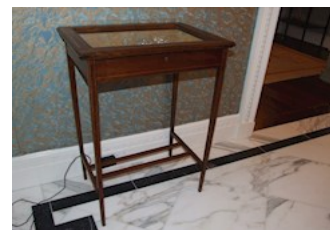

Item: 119
Object Type: Wall sconce
Description: Gilt metal with crystal drops triple light wall sconces the whole with crystal beading 14 inches tall

Condition: Good

Value: Item Value: $2,400.00