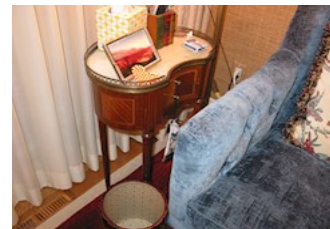

Item: 105
Object Type: Arm chair
Description: Pair of custom upholstered arm chairs

Condition: Good

Value: Item Value: $2,589.04

Item: 106
Object Type: Digital media matrix switcher
Description: Crestron DM-MD8X8 digital media matrix switcher

Condition: Good

Value: Item Value: $2,580.00

Item: 107
Object Type: Vanity table
Description: Louis XV style vanity table marble top 32.5x18.75x19.5

Condition: Good

Value: Item Value: $2,550.00

Item: 108
Object Type: Coffee table
Description: Leather upholstered coffee table 21x60x30

Condition: Good

Value: Item Value: $2,520.00

Item: 109
Object Type: Side table
Description: Pair of French Brass Mounted kidney shaped side tables with conforming marble tops and two drawers 27x18x12. Ormolu trim; pierced gallery fence; double drawer with brass pulls; brass frieze; inlaid veer panels; turned and tapered legs.

Condition: Good

Value: Item Value: $2,520.00