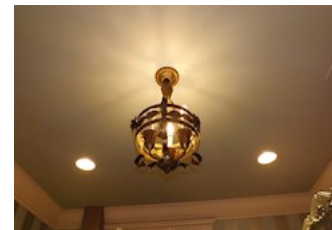

Item: 370
Object Type: Tea strainers
Description: Sterling silver tea strainers

Condition: Good

Value:

Item: 371
Object Type: Service plates
Description: Set of 60 solid brass service plates 12 inches wide

Condition: Good

Value:

Item: 372
Object Type: Chandelier
Description: 3 light chandelier metal 13x21

Condition: Good

Value:

Item: 373
Object Type: Scalloped servers
Description: Set of 6 sterling silver scalloped servers

Condition: Good

Value:

Item: 374
Object Type: Planter
Description: Rouen planter 10 inches wide

Condition: Good

Value: