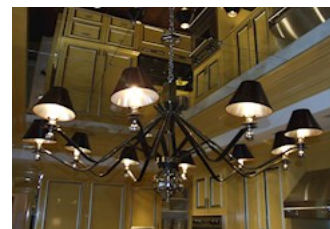

Condition: Good

Value: Item Value: \$4,800.00

Item: 57
 Object Type: Custom entrance door
 Description: Mahogany custom entrance door

Condition: Good

Value: Item Value: \$4,800.00

Item: 58
 Object Type: Chandelier
 Description: Ebonized iron with chrome globe 10 arm chandelier with shades 42x48