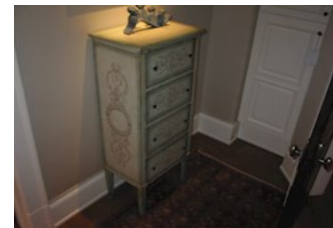

Item: 270
Object Type: Microwave
Description: Viking microwave

Condition: Good

Value:

Item: 271
Object Type: Assorted cooking utensils
Description: Set of 74 assorted cooking utensils

Condition: Good

Value:

Item: 272
Object Type: Sculpture
Description: Pair of bronze sculptures signed and dated on back of the piece by the artist Marilyn Holland 1993 4 inches tall

Condition: Good

Value:

Item: 273
Object Type: Chest
Description: Painted wood chest 51x22x15

Condition: Good

Value:

Item: 274
Object Type: Bench
Description: Custom upholstered bench 20x69x21

Condition: Good

Value: