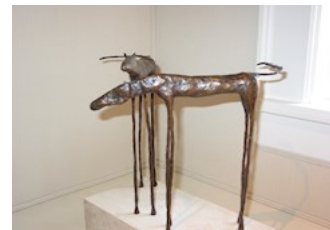

Item: 124
Object Type: Oil on canvas
Description: Framed and matted oil on canvas entitled Russian Tea Room by the artist Robert Philipp 6x11

Condition: Good

Value: Item Value: $2,250.00