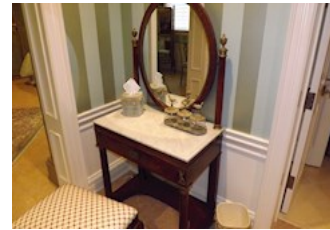

Item: 105
Object Type: Arm chair
Description: Pair of custom upholstered arm chairs

Condition: Good

Value: Item Value: $2,589.04

Item: 106
Object Type: Digital media matrix switcher
Description: Crestron DM-MD8X8 digital media matrix switcher

Condition: Good

Value: Item Value: $2,580.00

Item: 107
Object Type: Vanity table
Description: Louis XV style vanity table marble top 32.5x18.75x19.5

Condition: Good

Value: Item Value: $2,550.00

Item: 108
Object Type: Coffee table
Description: Leather upholstered coffee table 21x60x30

Condition: Good

Value: Item Value: $2,520.00

Item: 109
Object Type: Side table
Description: Pair of French Brass Mounted kidney shaped side tables with conforming marble tops and two drawers 27x18x12. Ormolu trim; pierced gallery fence; double drawer with brass pulls; brass frieze; inlaid veer panels; turned and tapered legs.

Condition: Good

Value: Item Value: $2,520.00