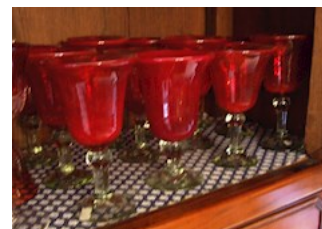

Item: 380
Object Type: Table lamp
Description: Pair of brass table lamps 31 inches tall

Condition: Good

Value:

Item: 381
Object Type: Vegetable bowls
Description: Set of 3 Wedgwood Crestwick pattern vegetable bowls

Condition: Good

Value:

Item: 382
Object Type: Ruby red goblets
Description: Set of 12 Mexican blown glass ruby red goblets

Condition: Good

Value:

Item: 383
Object Type: Candle holders
Description: Set of 3 Waterford candle holders 2.5 inches tall

Condition: Good

Value:

Item: 384
Object Type: Exercise mats
Description: Set of 5 exercise mats

Condition: Good

Value: