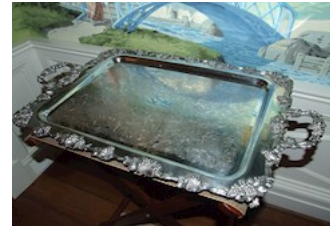

Condition: Good

Value:

Item: 519
 Object Type: Salt and pepper shakers
 Description: Pair of silver salt and pepper shakers with rose glass

Condition: Good

Value:

Item: 520
 Object Type: Rectangular serving tray
 Description: Plated silver rectangular serving tray with handles and scroll feet 32x18