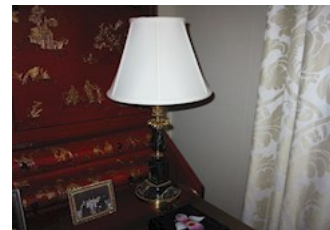

Value:

Item: 481
 Object Type: Urn
 Description: Cloisonne urn 9.5 inches tall

Condition: Good

Value:

Item: 482
 Object Type: Table lamp
 Description: Marble table lamp 24 inches tall

Condition: Good

Value: