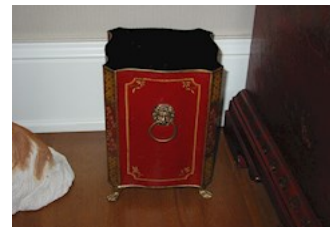

Item: 705
Object Type: Tissue box
Description: Tissue box decorative

Condition: Good

Value:

Item: 706
Object Type: Silk flowers
Description: Silk Flowers in wicker basket

Condition: Good

Value:

Item: 707
Object Type: Wall clock
Description: La Crosse wall clock

Condition: Good

Value:

Item: 708
Object Type: Bowl
Description: Brass bowl 3x17

Condition: Good

Value:

Item: 709
Object Type: Waste basket
Description: Waste basket

Condition: Good

Value: