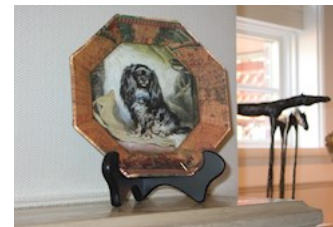

Condition: Good

Value:

Item: 479
 Object Type: Plate
 Description: Porcelain plate 9 inches tall

Condition: Good

Value:

Item: 480
 Object Type: Teacup
 Description: Set of 4 Royal Grafton teacup

Condition: Good