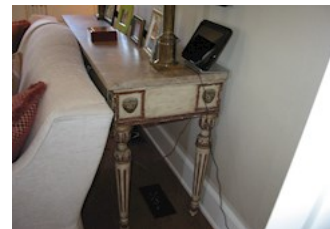

Item: 139
Object Type: Sofa table
Description: Marble top sofa table 36x64x21

Condition: Good

Value: Item Value: $1,800.00