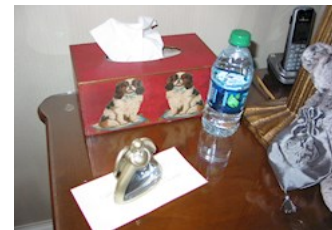

Condition: Good

Value:

Item: 703
Object Type: Toilet brush stand
Description: Stainless steel toilet brush stand