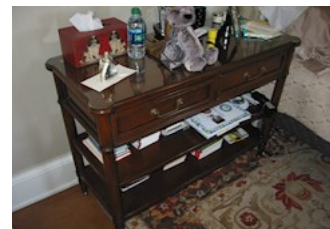

Item: 110
Object Type: Diminutive tub bergere
Description: 19th century French Louis XVI style paint and parcel gilt decorated diminutive tub bergere with continuously carved ribbon twist frame and scrolled arms enclosing custom upholstered back, sides and seat on short, turned, tapered and fluted legs headed with patera blocks 15x13x13

Condition: Good

Value: Item Value: $2,400.00

Item: 111
Object Type: Trumpet vases
Description: Set of 8 19th century Sterling silver silver trumpet vases 8 to 18 inches tall

Condition: Good

Value: Item Value: $2,400.00

Item: 112
Object Type: Oil on panel
Description: Framed oil on panel entitled Persimmon signed upper left by the artist Quang Ho 12x12

Condition: Good

Value: Item Value: $2,400.00

Item: 113
Object Type: Bedside table
Description: Mahogany bedside table 33x42x18

Condition: Good

Value: Item Value: $2,400.00

Item: 114
Object Type: Oil on panel
Description: Framed oil on panel entitled Pansies signed lower right by the artist Quang Ho, b.1963 11x14

Condition: Good

Value: Item Value: $2,400.00