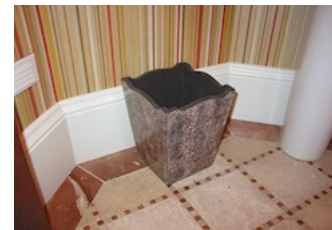

Condition: Good

Value:

Item: 727
 Object Type: Waste basket
 Description: Waste basket

Condition: Good

Value:

Item: 728
 Object Type: Basket
 Description: Wicker basket

Condition: Good

Value: