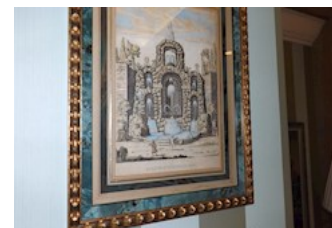

Item: 230
Object Type: Figurine
Description: Pair of Staffordshire porcelain Lady and Gent with Sheep figurines c. 1880 8 inches tall

Condition: Good

Value:

Item: 231
Object Type: Linen napkins and towels
Description: Set of 12 linen napkins and towels

Condition: Good

Value:

Item: 232
Object Type: Ceiling lights
Description: Set of 5 ceiling lights

Condition: Good

Value:

Item: 233
Object Type: Print
Description: Pair of Framed and double matted prints depicting Fountains 9x13

Condition: Good

Value:

Item: 234
Object Type: Crystal salt servers
Description: Set of 17 crystal salt servers

Condition: Good

Value: