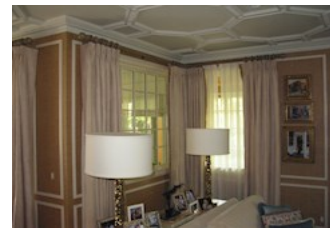

Condition: Good
Value: Item Value: $12,000.00