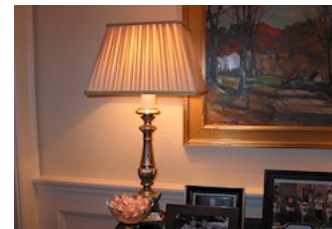

Condition: Good

Value:

Item: 403
 Object Type: Figurine
 Description: Lladro porcelain Contemplating Girl figurine 8 inches tall

Condition: Good

Value:

Item: 404
 Object Type: Table lamp
 Description: Pair of gilt wood table lamps 32 inches tall