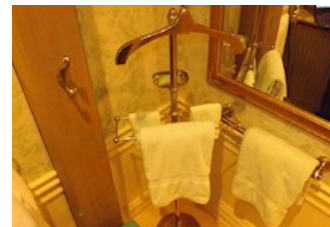

Condition: Good

Value:

Item: 433
 Object Type: Bathroom sand
 Description: Bathroom Sand towel rack, soap dish, hanger 20x56.5

Condition: Good

Value:

Item: 434
 Object Type: Garden seat
 Description: Garden seat ceramic 11x18