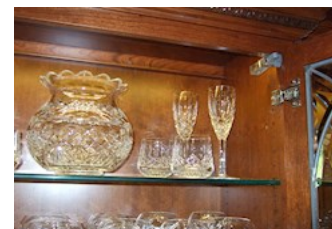

Condition: Good

Value:

Item: 419
 Object Type: Vase
 Description: Waterford crystal vase 8 inches tall

Condition: Good

Value:

Item: 420
 Object Type: Pitcher
 Description: Waterford crystal pitcher 9 inches tall