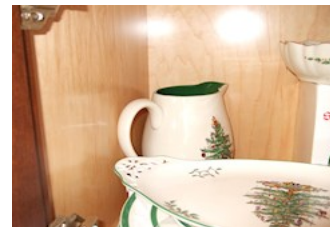

Item: 480
Object Type: Teacup
Description: Set of 4 Royal Grafton teacup

Condition: Good

Value:

Item: 481
Object Type: Urn
Description: Cloisonne urn 9.5 inches tall

Condition: Good

Value:

Item: 482
Object Type: Table lamp
Description: Marble table lamp 24 inches tall

Condition: Good

Value:

Item: 483
Object Type: Pitcher
Description: Spode Christmas Tree pattern pitcher

Condition: Good

Value:

Item: 484
Object Type: Gravy boat with underplate
Description: Spode Christmas Tree pattern gravy boat with underplate

Condition: Good

Value: