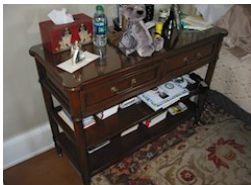

Mahogany bedside table 33x42x18

Comments: _____

Television