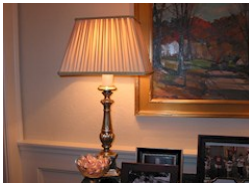

Table lamp

Pair of gilt wood table lamps 32 inches tall

Comments: _____