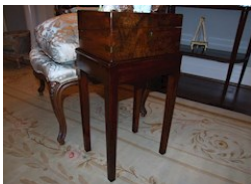

Comments: _____

Sconce

Item Value: \$6,700.00

Pair of 19th century French Louis XV Rococo style gilt metal three light sconces 24 inches tall

Comments: _____

Lap desks

Item Value: \$8,500.00

Pair of 19th century English rosewood lap desks one brass bound with secure lever locks and green baize writing surface on custom stands, not a matched pair 25x13x13