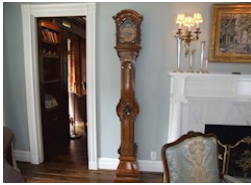

Item Value: \$5,650.00

Custom made mantel

Comments: _____

Long case clock

Item Value: \$33,900.00

18th century French long case clock with embossed silver and copper face, inscribed 1754 88x14x10

Comments: _____