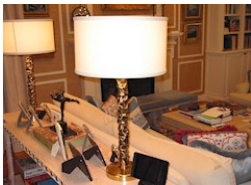

Table lamp

Pair of brass table lamps 35 inches tall

Comments: _____