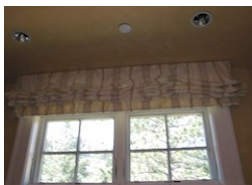

Custom shades

Pair of custom shades with valances

Comments: _____