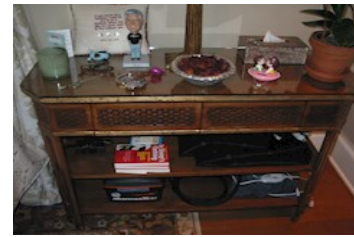

1. 64 Walnut bedside table with glass top 33x49x18

Room: Master Bedroom

$3,650.00

1. 65 Wool area rug 8x3

Room: Master Bedroom

$3,650.00

1. 66 Framed and matted egg tempera entitled Still life with lemon and urn depicting still life signed lower right by the artist S. Mark Thompson 45x43

Room: Gallery Hall

$3,650.00

1. 67 Custom upholstered bench 19x57x22

Room: Gallery Hall

$3,650.00

1. 68 Pair of 19th century French triple light sconces 16 inches tall

Room: Dining Room

$3,650.00

1. 69 Sofa table 33x78x18. White; 3-cushion sofa wide; faux bamboo supports; conforming design lower shelf.

Room: Family Room

$3,650.00