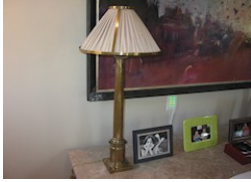

Comments: _____

Oil on canvas

Item Value: \$21,800.00

Framed oil on canvas entitled Mistral by the artist David FeBland (British) 52x56

Comments: _____

Room: Master Bedroom

Table lamp

Pair of brass table lamps 31 inches tall