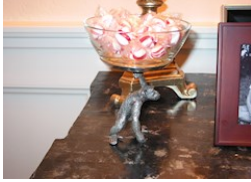

Candy dish

Candy dish 7 inches tall

Comments: _____

Acrylic on panel

Item Value: \$14,550.00

Framed acrylic on panel entitled Pink Flowers signed lower left by the artist Don Hazen 51x47

Comments: _____

Oil on canvas