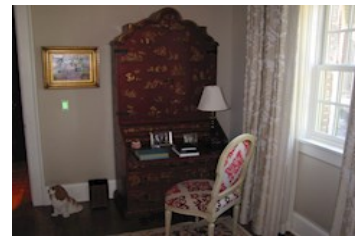

- 19 Dux custom upholstered motorized adjustable king size bed with custom upholstered headboard

Room: Master Bedroom

\$7,900.00

- 20 Painted wood secretarial bookcase 88x39x24

Room: Master Bedroom

\$7,300.00