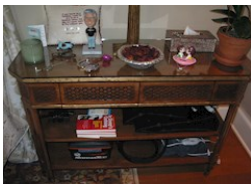

Walnut bedside table with glass top 33x49x18

Comments: _____