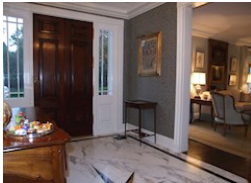

Comments: _____

Settee

Item Value: \$9,100.00

19th c. French Louis XVI style mahogany settee custom upholstered on turned, tapered and fluted legs 35x48x22

Comments: _____

Custom silk wall covering panels

Item Value: \$16,950.00