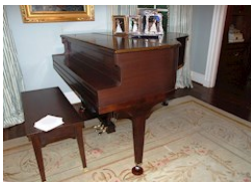

Waterford egg and rabbit pattern crystal figurine

Comments: _____

Baby grand piano

Item Value: \$22,600.00

Aeolian baby grand piano Serial Number 96087

Comments: _____

Room: Living room

Piano cd player