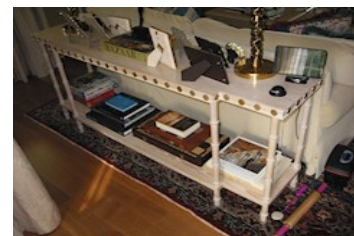

1. 64 Walnut bedside table with glass top 33x49x18

Room: Master Bedroom

$3,650.00

1. 65 Wool area rug 8x3

Room: Master Bedroom

$3,650.00

1. 66 Framed and matted egg tempera entitled Still life with lemon and urn depicting still life signed lower right by the artist S. Mark Thompson 45x43

Room: Gallery Hall

$3,650.00

1. 67 Custom upholstered bench 19x57x22

Room: Gallery Hall

$3,650.00

1. 68 Pair of 19th century French triple light sconces 16 inches tall

Room: Dining Room

$3,650.00

1. 69 Sofa table 33x78x18. White; 3-cushion sofa wide; faux bamboo supports; conforming design lower shelf.

Room: Family Room

$3,650.00