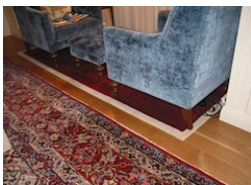

Area rug

Area rug 9x4 ft.

Comments: _____