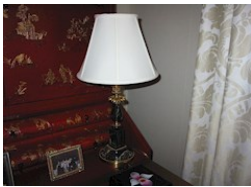

Marble table lamp 24 inches tall

Comments: _____

Wood box