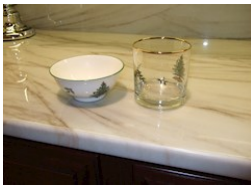

Spoon cradle

Spode China Christmas Tree (Green Trim) pattern spoon cradle

Comments: _____

Room: Butler's Pantry

Salt and pepper shakers

Ceramic salt and pepper shakers

Comments: _____

Candy dish