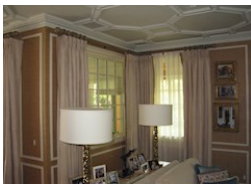

Item Value: \$2,550.00

Breakfast table 30x44

Comments: _____

Custom drapes

Item Value: \$24,200.00

Set of 10 custom drapes with 6 shears

Comments: _____

Room: Family Room