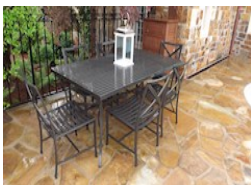

Outdoor table

Metal outdoor table 29x72x42

Comments: _____