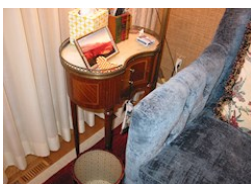

Floor lamp

Pair of brass floor lamps 59 inches tall

Comments: _____

Side table

Item Value: \$5,100.00

Pair of French Brass Mounted kidney shaped side tables with conforming marble tops and two drawers 27x18x12. Ormolu trim; pierced gallery fence; double drawer with brass pulls; brass frieze; inlaid veer panels; turned and tapered legs.