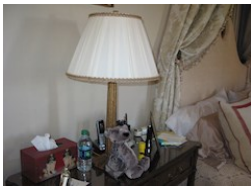

Pair of ceramic table lamps 31 inches tall

Comments: _____

Bedside table

Item Value: $4,850.00