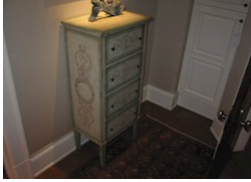

Room: Master Bedroom

Chest

Painted wood chest 51x22x15

Comments: _____