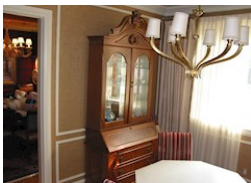

Comments: _____

Secretarial bookcase

Item Value: \$13,350.00

Mahogany secretarial bookcase 106x43x22. Broken molded pediment with decorative frieze and handcarved piece on the central plinth. Three deep glass shelves in the bookcase and the two doors have glazed panes. The slant front desk has three drawers with brass ring pulls. Fitted interior.