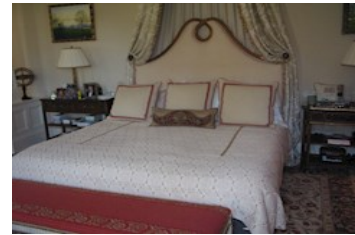

1. 20 Painted wood secretarial bookcase 88x39x24

Room: Master Bedroom

$7,300.00