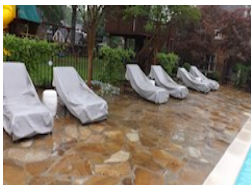

Cotton area rug 9x5 foot

Comments: _____

Ceiling fan

Pair of ceiling fans

Comments: _____

Outdoor chaise lounges

Item Value: \$2,550.00

Set of 6 outdoor chaise lounges