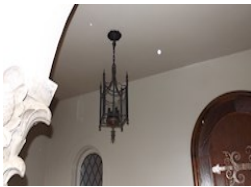

Chandelier

Iron and glass 4 light chandelier

Comments: _____